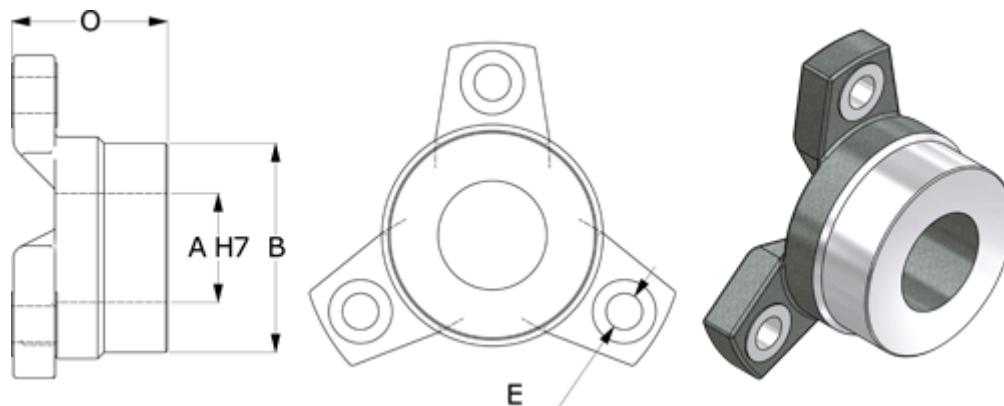

Article number: 3271369

Description: Ortlinghaus Hub size 69

## Measures

---

A max H7 = 130

B = 200

E = for bolt M27

O = 140